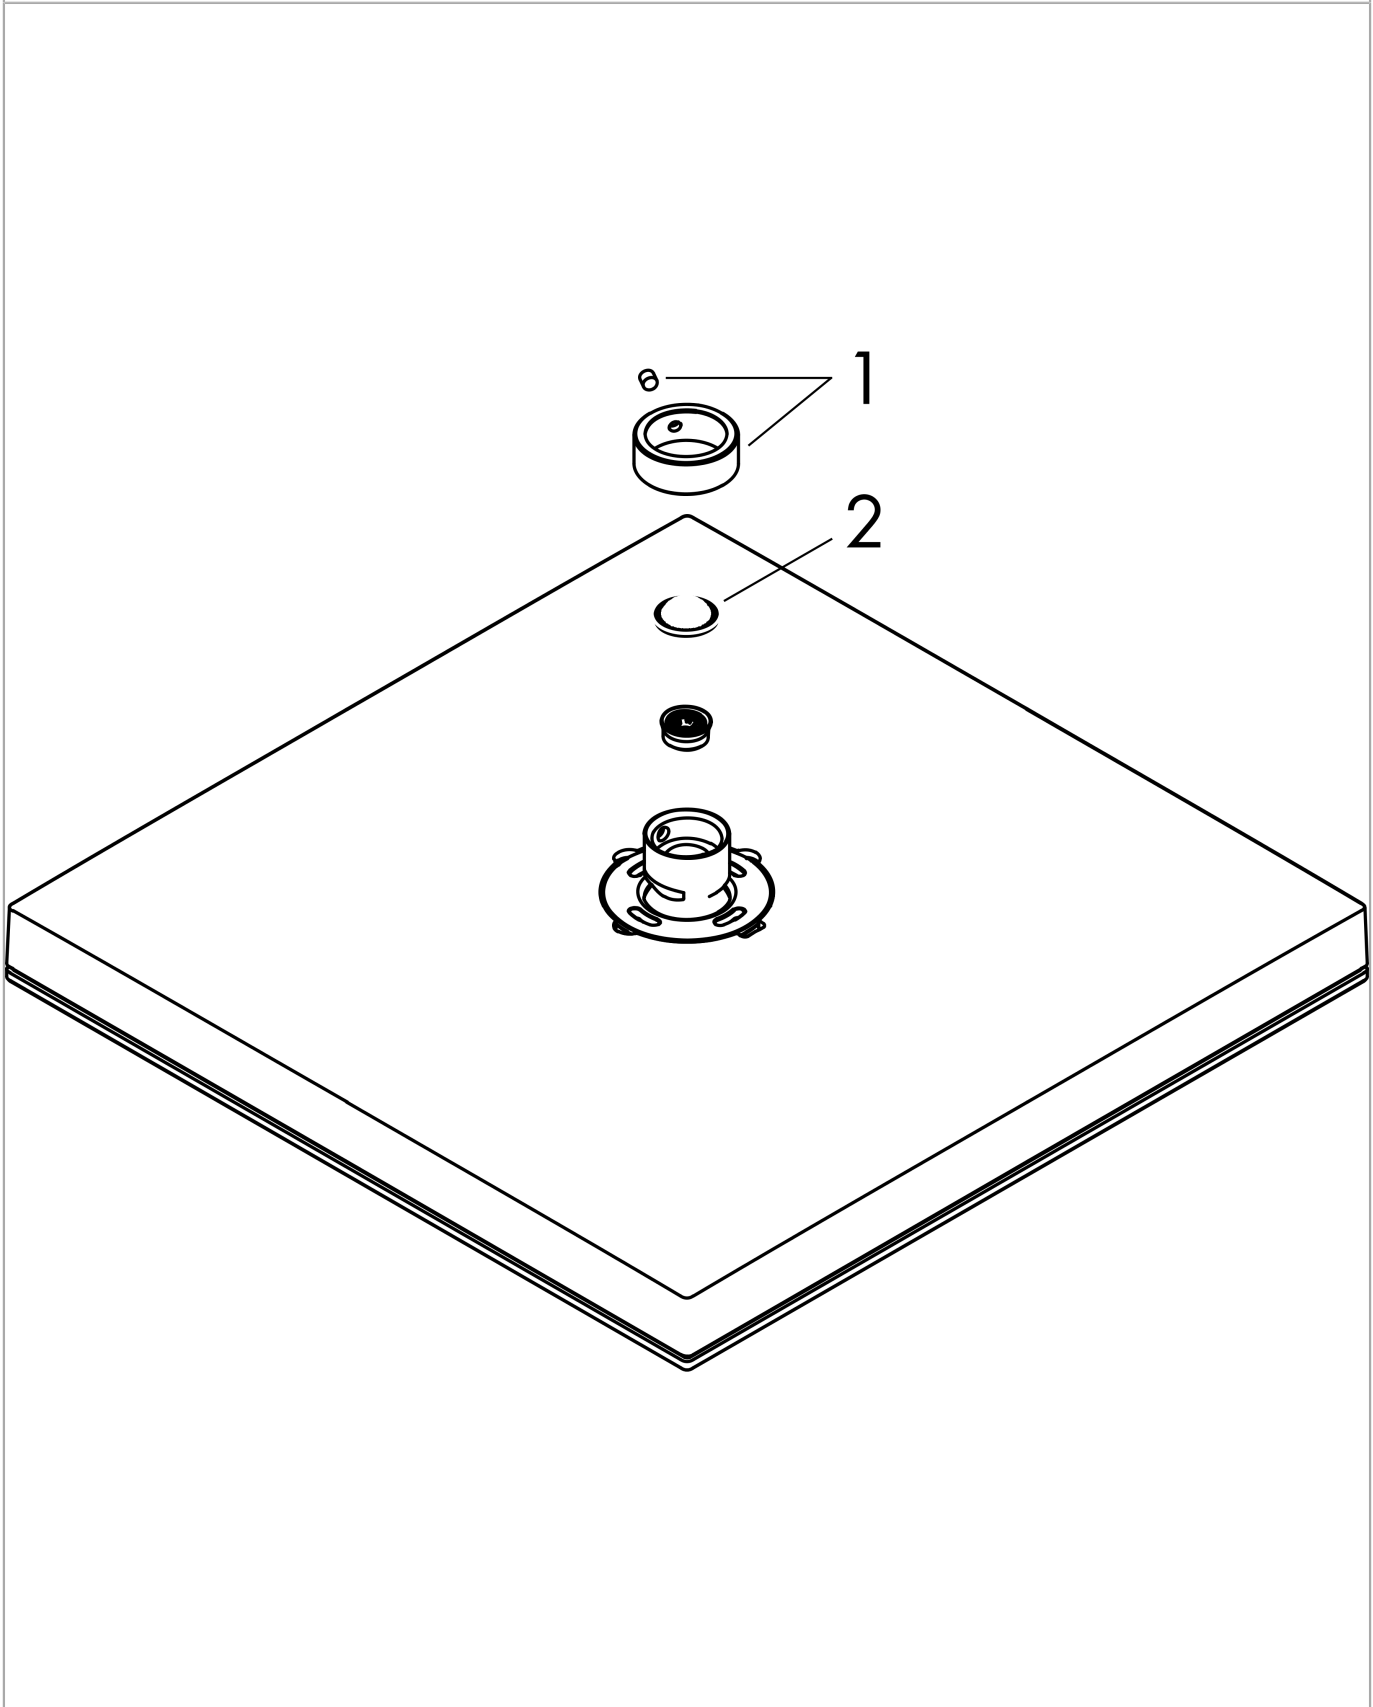

##### product features

- shower head size: 260 x 260 mm
- spray type: PowderRain
- Fast Drain empties the overhead shower from an angle of 10°
- material spray disc: plastic
- spray disc surface: graphite
- maximum flow rate at 3 bar: 11,7 l/min
- flow rate PowderRain spray (at 3 bar): 11,7 l/min
- function from: 7,6 l/min
- minimum flow pressure: 0,9 bar
- installation: ceiling or wall
- connection thread G ½
- suitable for continuous flow water heaters

#### Scale drawing

#### Flowchart

**Pulsify E**  
**Overhead shower 260 1jet**  
 Finish: **Matt White** Article Number: **24330700**

**Exploded Drawing**

Year of production: >04/23

**Pulsify E**  
**Overhead shower 260 1jet**  
 Finish: **Matt White** Article Number: **24330700**